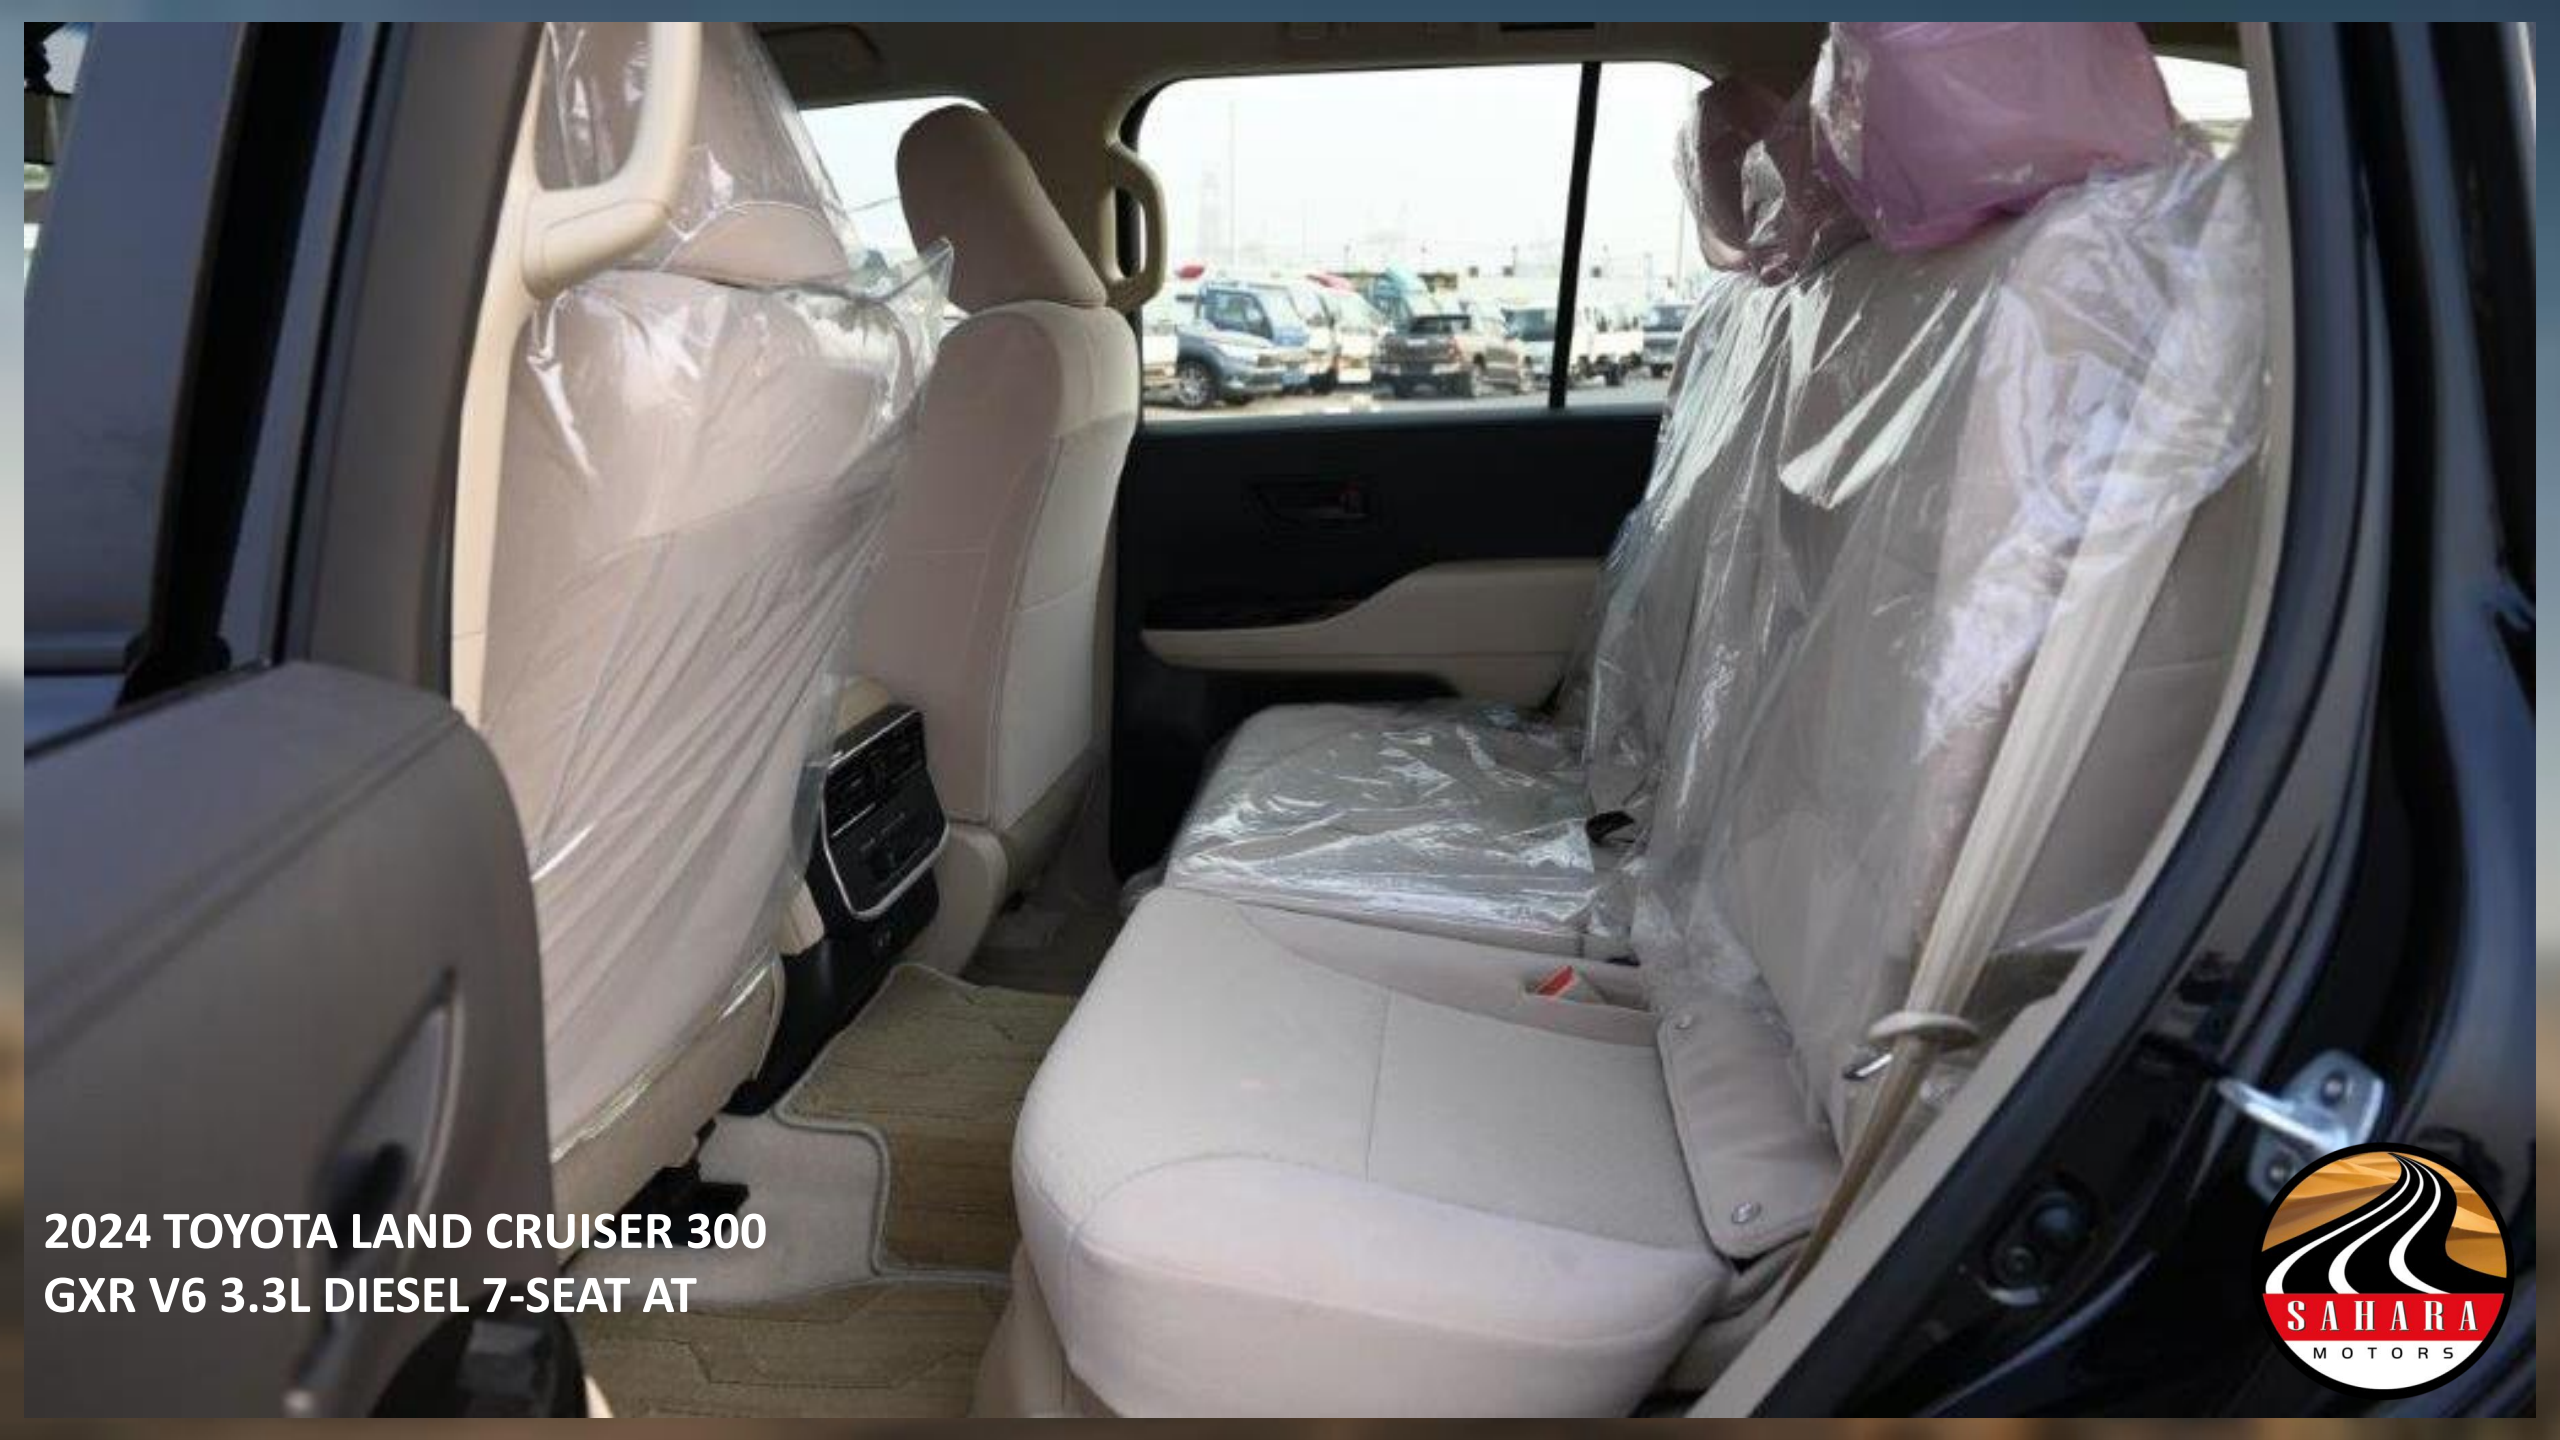

TOYOTA

LAND CRUISER 300

Gxr V6

**2024 TOYOTA LAND CRUISER 300
GXR V6 3.3L DIESEL 7-SEAT AT**

**2024 TOYOTA LAND CRUISER 300
GXR V6 3.3L DIESEL 7-SEAT AT**

**2024 TOYOTA LAND CRUISER 300
GXR V6 3.3L DIESEL 7-SEAT AT**

**2024 TOYOTA LAND CRUISER 300
GXR V6 3.3L DIESEL 7-SEAT AT**

**2024 TOYOTA LAND CRUISER 300
GXR V6 3.3L DIESEL 7-SEAT AT
AT**

**2024 TOYOTA LAND CRUISER 300
GXR V6 3.3L DIESEL 7-SEAT AT**

2024 TOYOTA LAND CRUISER 300
GXR V6 3.3L DIESEL 7-SEAT AT

2024 MODEL TOYOTA LAND CRUISER GXR V6 3.3L DIESEL 7-SEAT

AUTOMATIC TRANSMISSION

MODEL CODE – FJA300L-GNUGYV

ENGINE:F33A-FTV, V6, 3.3L, TWIN TURBO

DISPLACEMENT CC-3346

HP (SAE NET) / RPM-302

TORQUE (SAE NET) KGM /RPM-71.4

FUEL SYSTEM-FUEL INJECTION, EURO 4 (W/O OBD)

TRANSMISSION:10 SPEED AUTOMATIC

DRIVE SYSTEM:4WD FULL TIME

TYRES SIZE:265/65R18

FUEL TANK CAPACITY:110L

SEATING CAPACITY:7

INTERIOR FEATURES & SAFETY

TRI ZONE AIR CONDITIONING