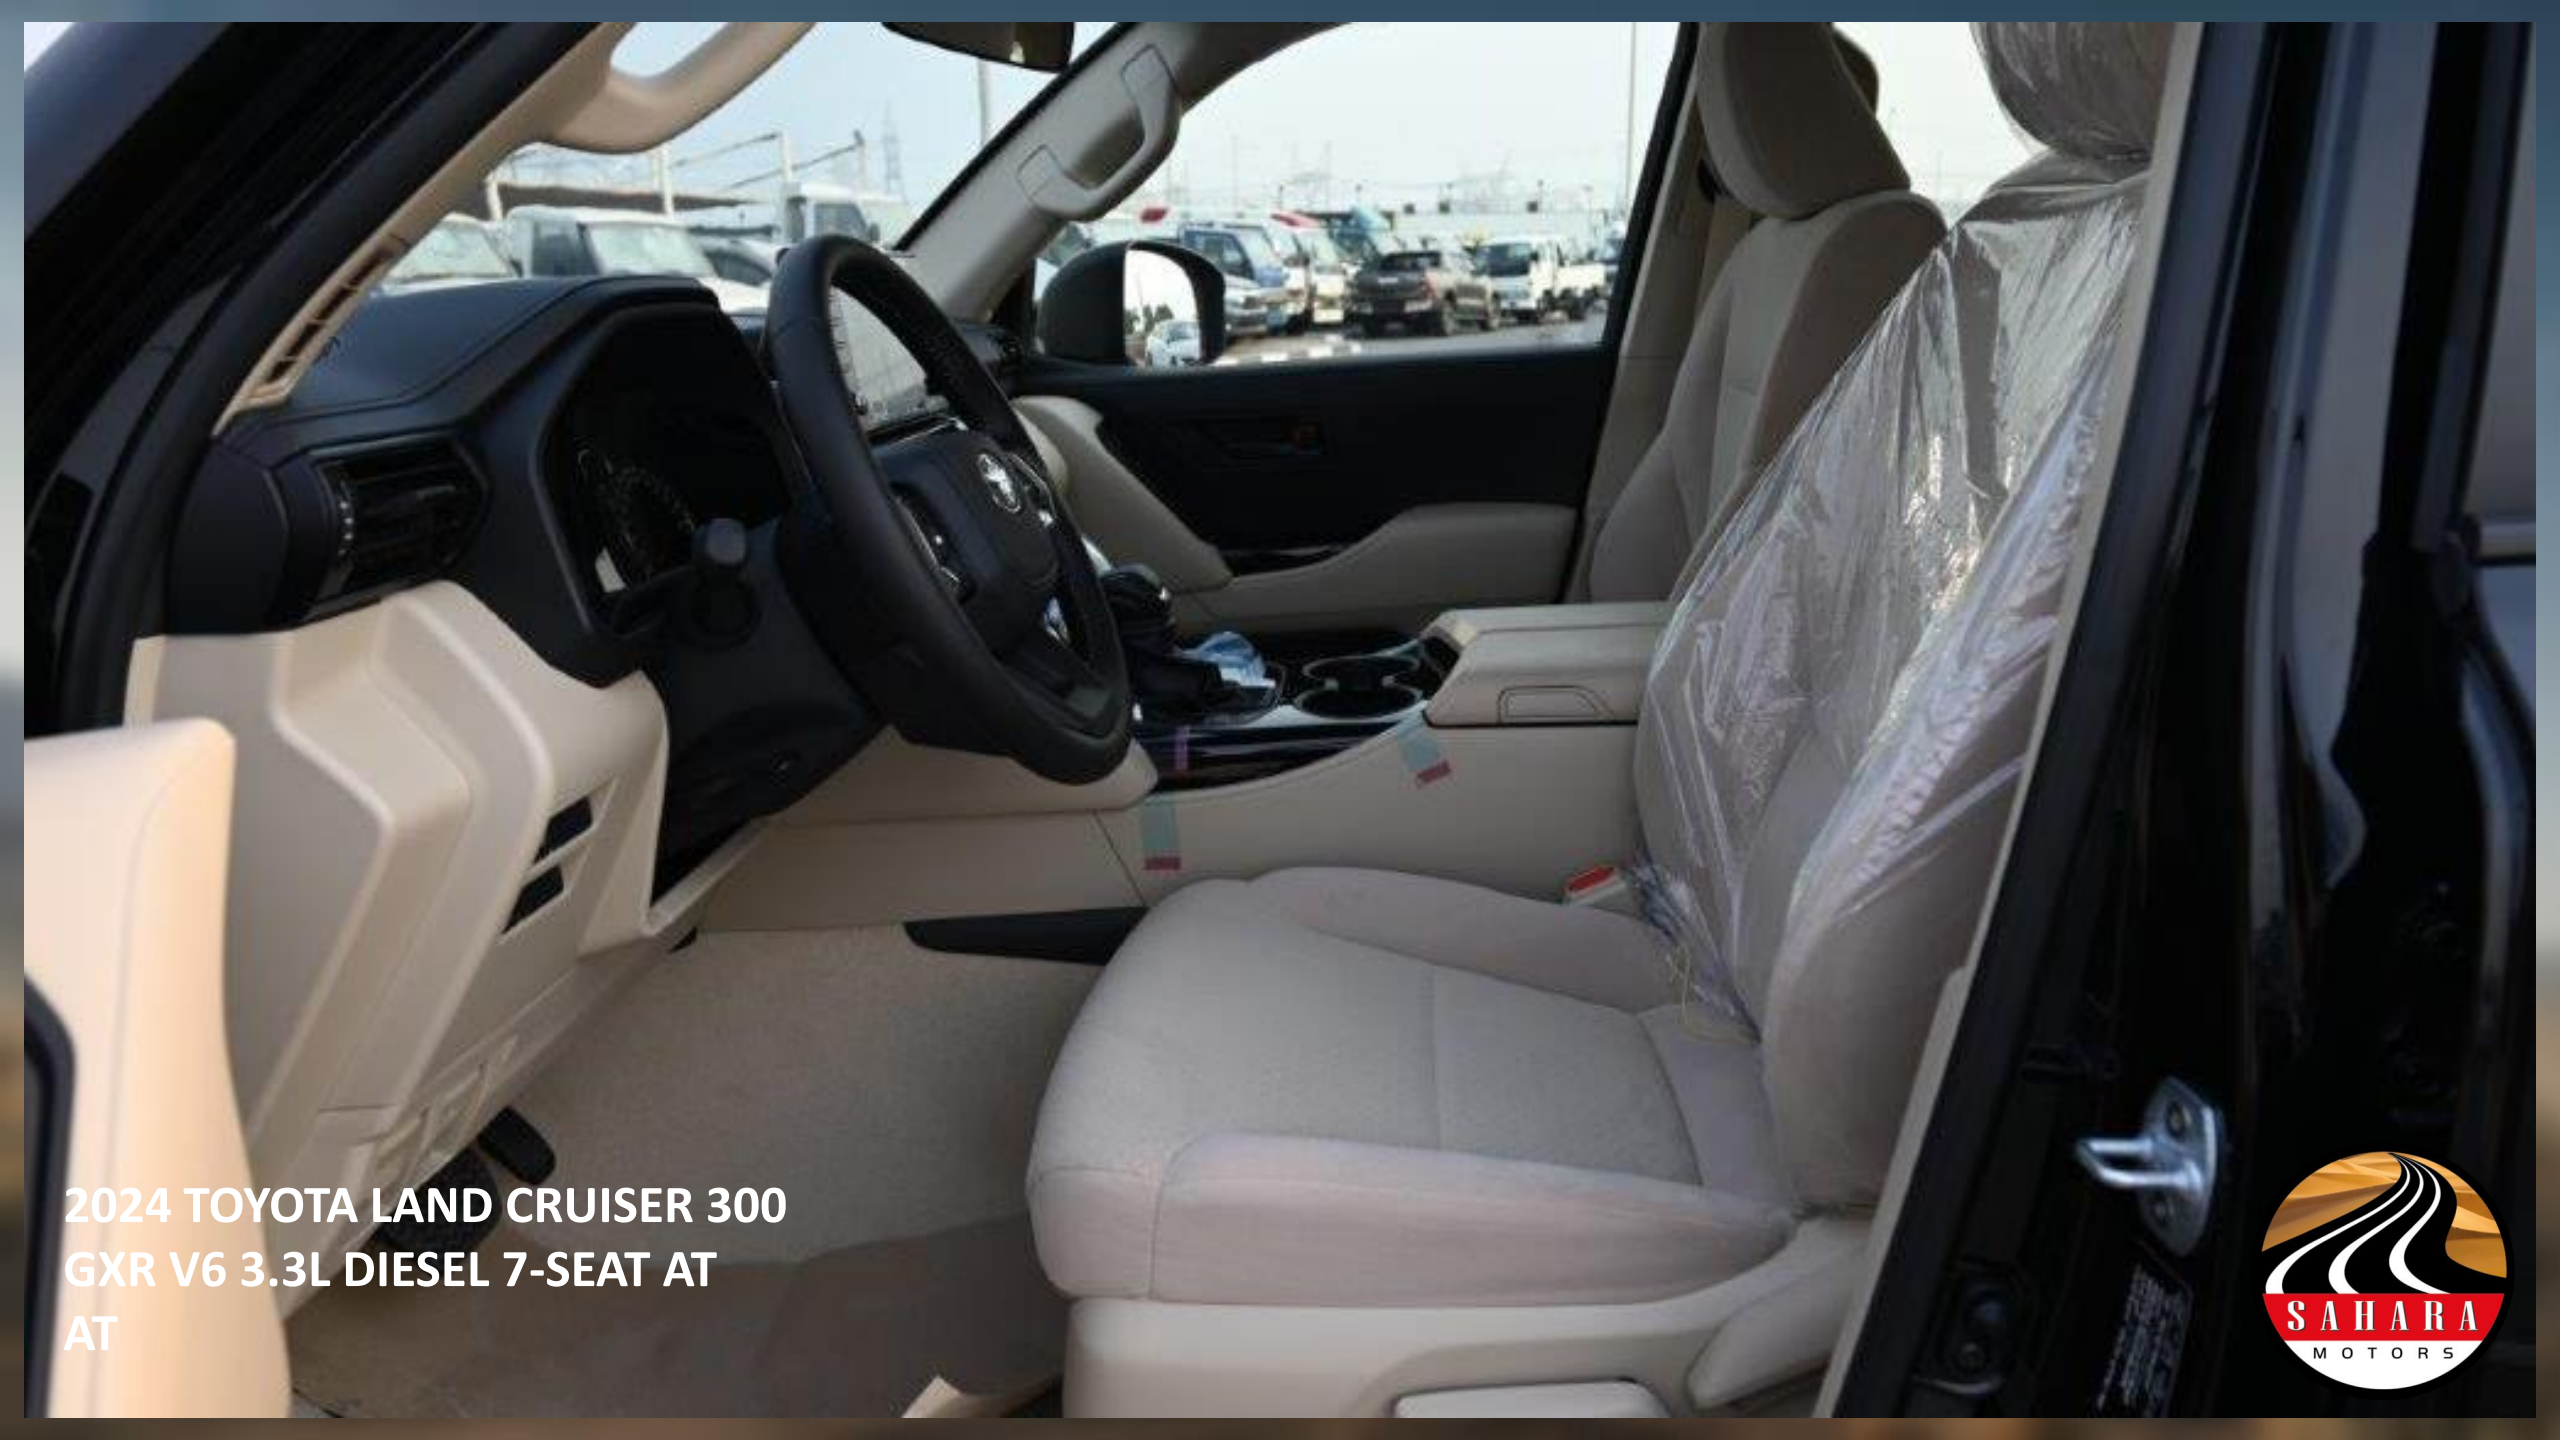

**2024 TOYOTA LAND CRUISER 300
GXR V6 3.3L DIESEL 7-SEAT AT
AT**